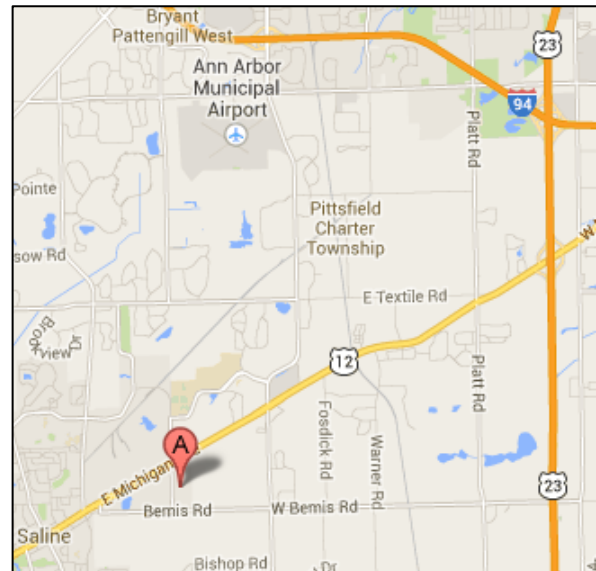

Directions and Map

(for Manpower Associates Assigned to JAC Products)

JAC Products (South Plant)
225 S. Industrial Drive, Saline, MI 48176
www.jacproducts.com

From the South (Dundee)

1. Head north on US-23 towards Ann Arbor
2. Take the Willis Rd. exit # 31
3. Turn left onto E. Willis Rd.
4. Turn right onto Moon Rd.
5. Take the third left onto W. Bemis Rd.
6. Take the first right onto S. Industrial Dr.
7. JAC Products is on the right

From the North (Brighton)

1. Head south on US-23 towards Ann Arbor
2. Take the US-12 exit # 34 toward Saline
3. Turn right onto US-12 W/E Michigan Ave.
6. Turn left onto S. Industrial Dr.
7. JAC Products is on the right

From the East (Detroit)

1. Head west on I-94 towards Ann Arbor
2. Take the US-12/Saline exit #181A
3. Merge onto US-12 W/E Michigan Ave.
4. Turn left onto S. Industrial Dr.
5. JAC Products is on the right

From the West (Jackson)

1. Head east on I-94 towards Ann Arbor
2. Take the State St. exit # 177
3. Turn right onto S. State St.
4. At the traffic circle, continue straight on State St.
5. Turn right onto US-12 W/E Michigan Ave.
6. Turn left onto S. Industrial Dr.
7. JAC Products is on the right

Parking/Entrance

Manpower associates working at the South Plant should park on the east side (back) of the building or on the south side (right) of the building. The entrance is at the SE corner of the building near the brown smoking station (see photos on backside).