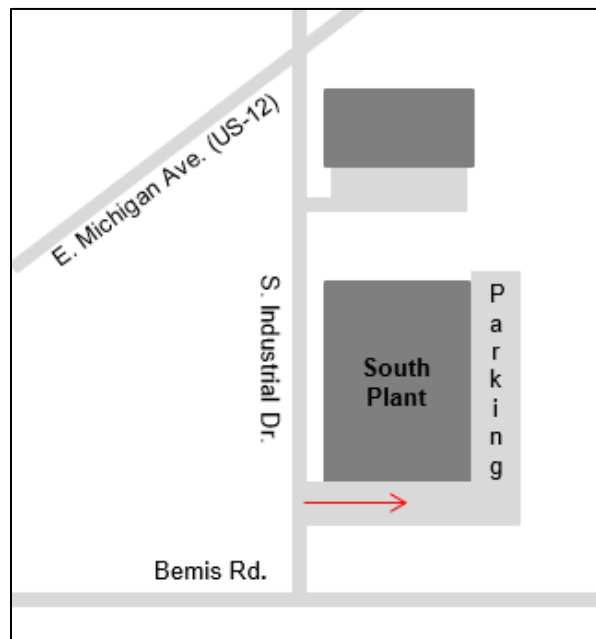

Directions and Map

(for Manpower Associates Assigned to JAC Products)

JAC Products (South Plant)
225 S. Industrial Drive, Saline, MI 48176
www.jacproducts.com

From the South (Dundee)

1. Head north on US-23 towards Ann Arbor
2. Take the Willis Rd. exit # 31
3. Turn left onto E. Willis Rd.
4. Turn right onto Moon Rd.
5. Take the third left onto W. Bemis Rd.
6. Take the first right onto S. Industrial Dr.
7. JAC Products is on the right

From the North (Brighton)

1. Head south on US-23 towards Ann Arbor
2. Take the US-12 exit # 34 toward Saline
3. Turn right onto US-12 W/E Michigan Ave.
6. Turn left onto S. Industrial Dr.
7. JAC Products is on the right

From the East (Detroit)

1. Head west on I-94 towards Ann Arbor
2. Take the US-12/Saline exit #181A
3. Merge onto US-12 W/E Michigan Ave.
4. Turn left onto S. Industrial Dr.
5. JAC Products is on the right

From the West (Jackson)

1. Head east on I-94 towards Ann Arbor
2. Take the State St. exit # 177
3. Turn right onto S. State St.
4. At the traffic circle, continue straight on State St.
5. Turn right onto US-12 W/E Michigan Ave.
6. Turn left onto S. Industrial Dr.
7. JAC Products is on the right

Parking/Entrance

Manpower associates working at the South Plant should park on the east side (back) of the building or on the south side (right) of the building. The entrance is at the SE corner of the building near the brown smoking station (see photos on backside).